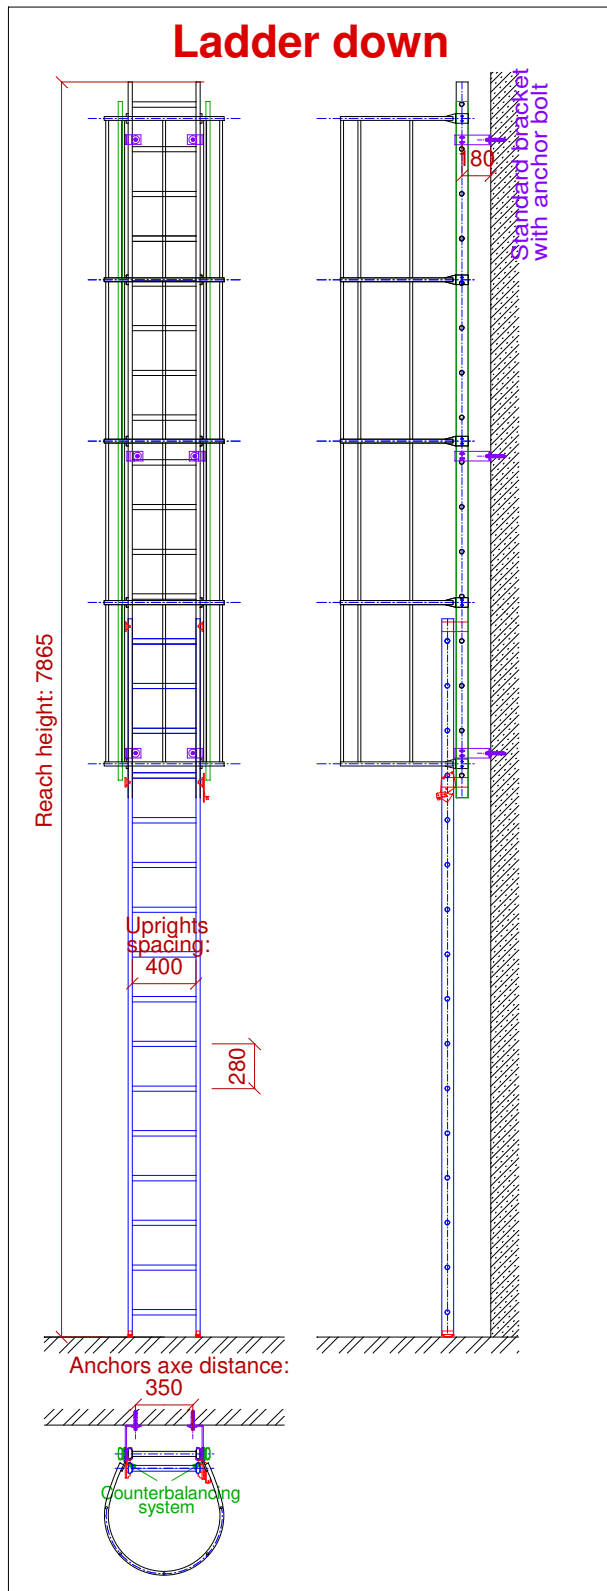

SINGLE-05 DROP-DOWN LADDER with CAGE and standard BRACKETS

DO NOT COPY

© Jomy

ALL RIGHTS RESERVED

JOMY®