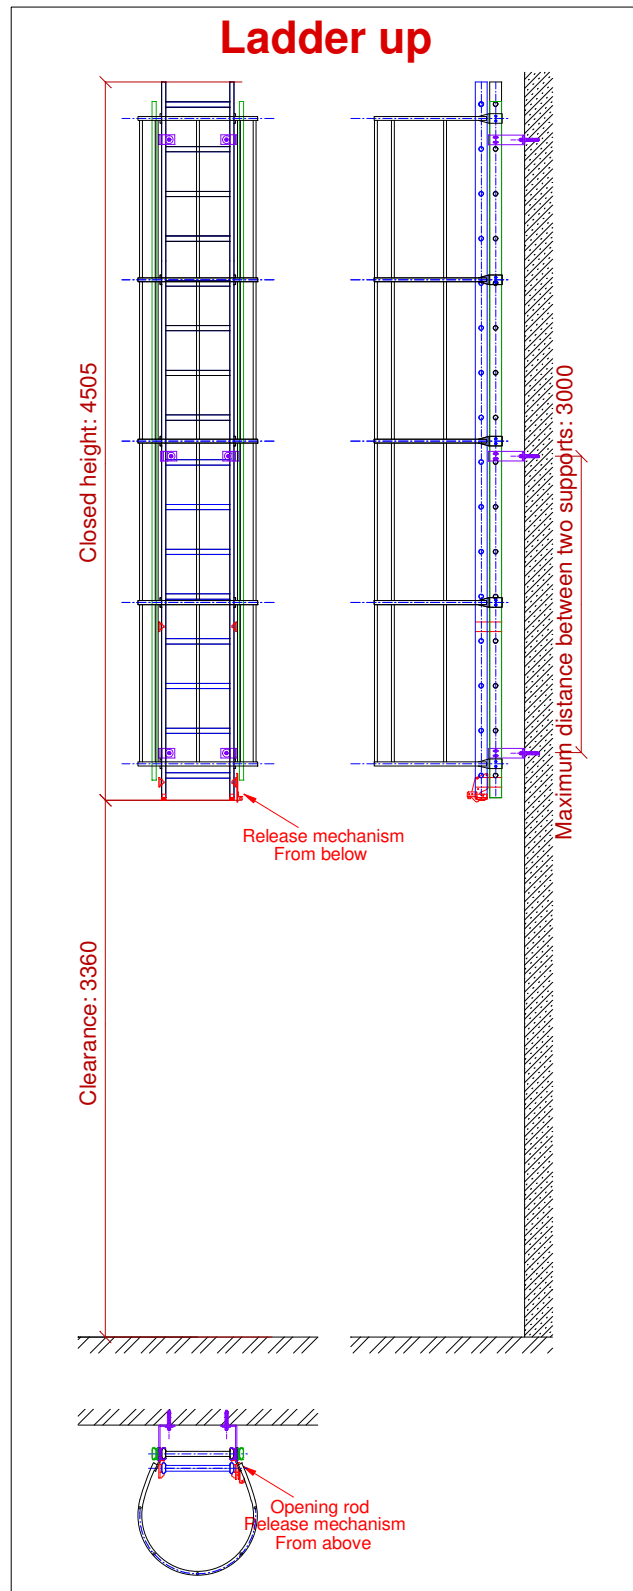

SINGLE-05 DROP-DOWN LADDER with CAGE and standard BRACKETS

DO NOT COPY

© Jomy

ALL RIGHTS RESERVED

JOMY®